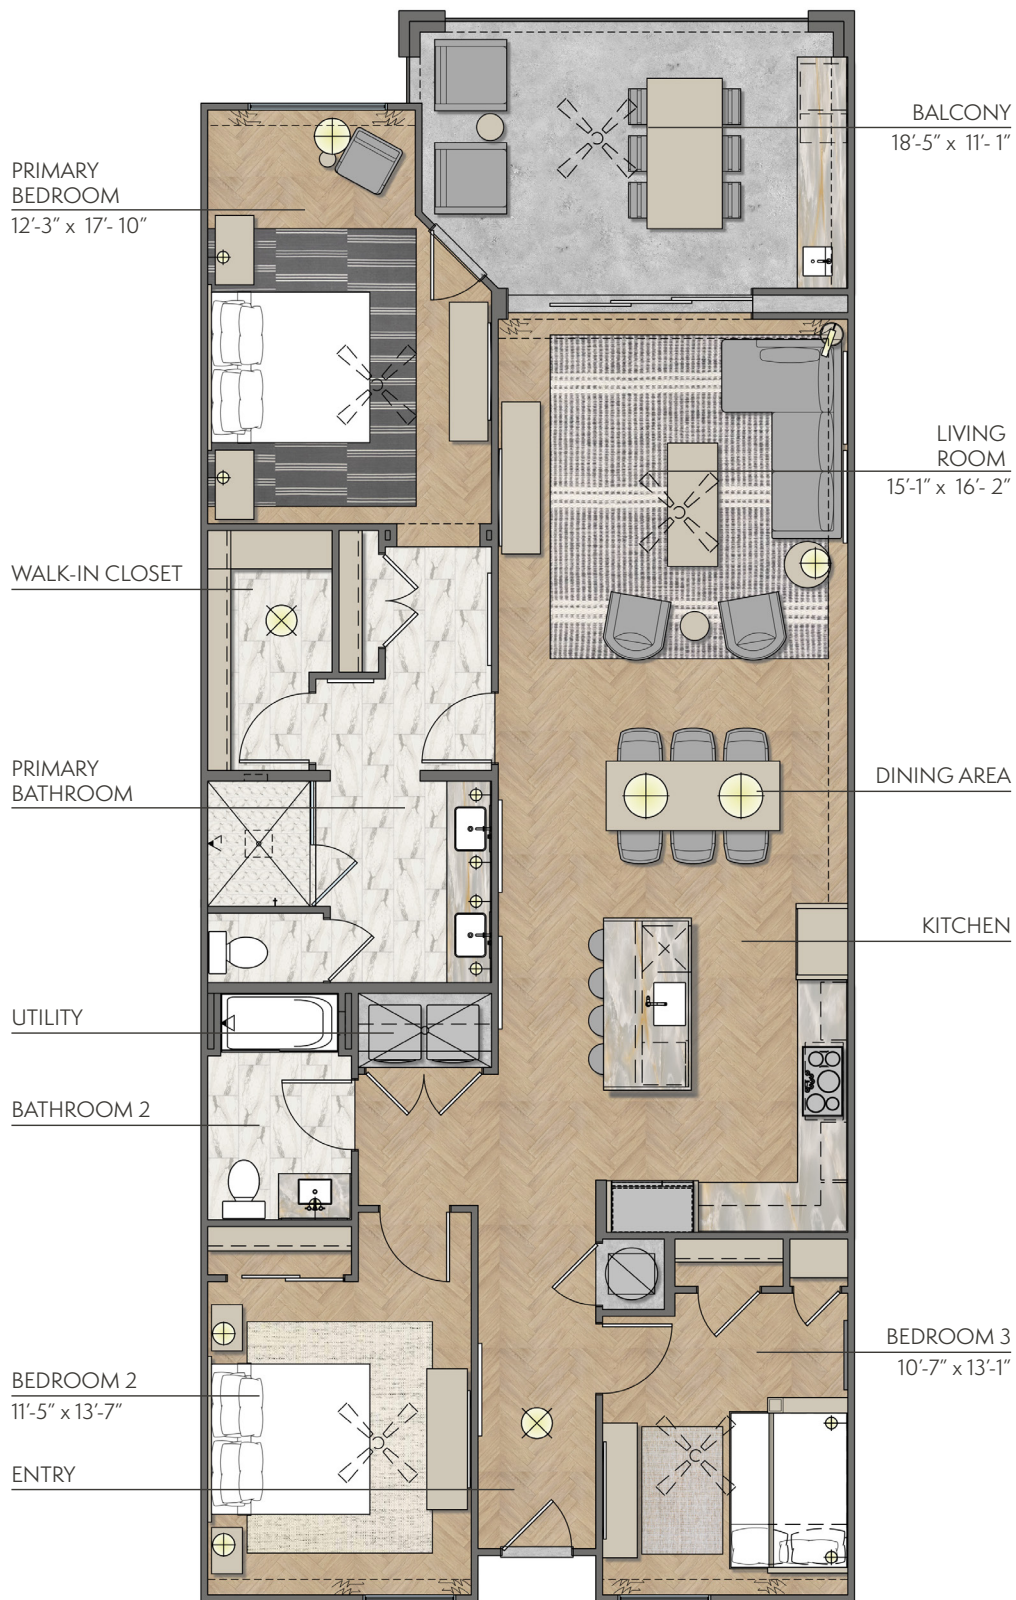

Floorplan

The COBALT

Three BEDROOM

1672 sqft / 3BD / 2BA

*The floor plan featured above is a preliminary design and subject to change at any time without notice. Square Feet and dimensions listed on the floorplan is approximate. The furnishings, colors and materials shown in the rendering are for conceptual purposes only and are not a reflection of the actual product. Contact your Sales Executive for confirmation of standard features and available upgrades. Exclusive Sales & Marketing by Highlands Realty, a Legacy International Brokerage. Broker XL Highlands Realty LLC, License #9001784.